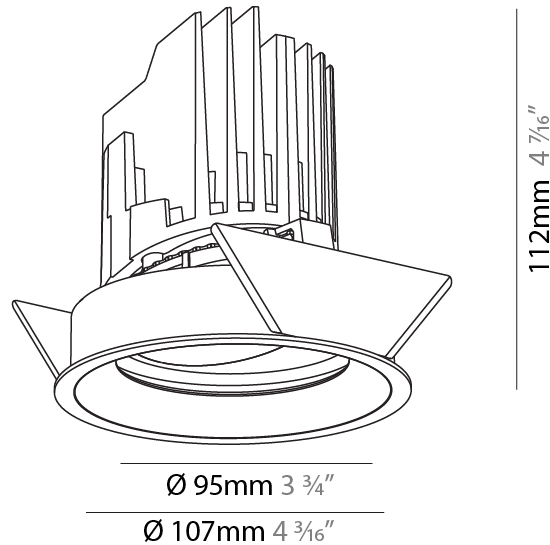

#### PHYSICAL

Shape: Round  
 Diameter (mm): 139  
 Diameter (in): 5 1/2  
 Height (mm): 137  
 Height (in): 5 3/8  
 Ceiling Thickness (mm): 10 / 12.5 / 15  
 Ceiling Thickness (in): 3/8 or 1/2 or 9/16  
 Min. Recessing Depth (mm): 150  
 Min. Recessing Depth (in): 5 7/8  
 Light Distribution: Adjustable / Downlight  
 Weight (kg): 0.805  
 Weight (lbs): 1.77  
 Fixture Finish: SSR / BKV / CWI / CRY / HAB / UFT / ITA / RUA / FTG / MYG / LOD / PUS / FRO / FUP / KIA / POP / BLS / SPG / MEY / GOH / GUM / CHC / COM / ABZ / JAG / OBR / MOS / ROR  
 Fixture Material: Aluminum Die Cast  
 Cut-out Measurements: 130mm / 5 1/8"

#### PHYSICAL

Shape: Round  
 Diameter (mm): 107  
 Diameter (in): 4 3/16  
 Height (mm): 112  
 Height (in): 4 7/16  
 Ceiling Thickness (mm): 10 / 12.5 / 15  
 Ceiling Thickness (in): 3/8 or 1/2 or 9/16  
 Min. Recessing Depth (mm): 130  
 Min. Recessing Depth (in): 5 1/8  
 Light Distribution: Adjustable / Downlight  
 Weight (kg): 0.47  
 Weight (lbs): 1.04  
 Fixture Finish: SSR / BKV / CWI / CRY / HAB / UFT / ITA / RUA / FTG / MYG / LOD / PUS / FRO / FUP / KIA / POP / BLS / SPG / MEY / GOH / GUM / CHC / COM / ABZ / JAG / OBR / MOS / ROR  
 Fixture Material: Aluminum Die Cast  
 Cut-out Measurements: 98mm / 3 7/8"

#### OPTICAL

Reflector°: 10  
 Optic°: Lens Pack - No Lens  
 Adjustability: Rotational 355°; Tilt 30°

#### RATINGS AND CERTIFICATIONS

Certified By: Certified for North American Standards  
 IP rating: IP20

					
98mm 3 7/8"	130mm 5 1/8"	10   15mm 3/8"   9/16"	30°	355°	

A